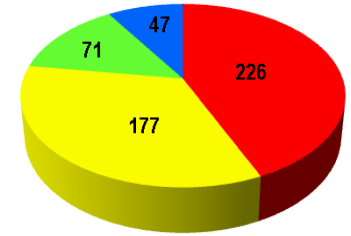

Navajo Abandoned Uranium Mine Sites Gamma Radiation Measurements

521 Total Mine Claims Assessed

- Mine Above Ten Times Background
- Mine Above Two Times Background and Below Ten Times Background
- Mine Below Two Times Background
- Mine Not Gamma Scanned: Inaccessible, Private Property, or Locked Gates