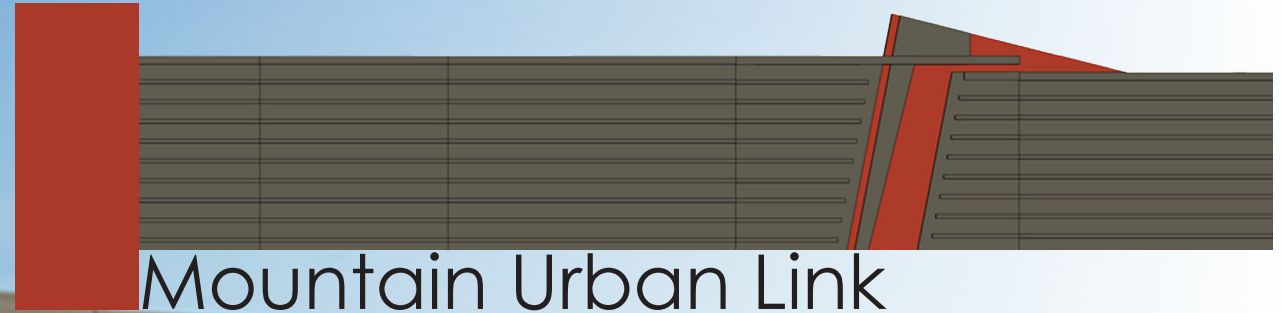

# Sound Wall Patterns

Loop 202  
*South Mountain*  
Freeway

Mountain Urban Link

Leaf Portal

Cholla Ocotillo

Ocotillo Settlement